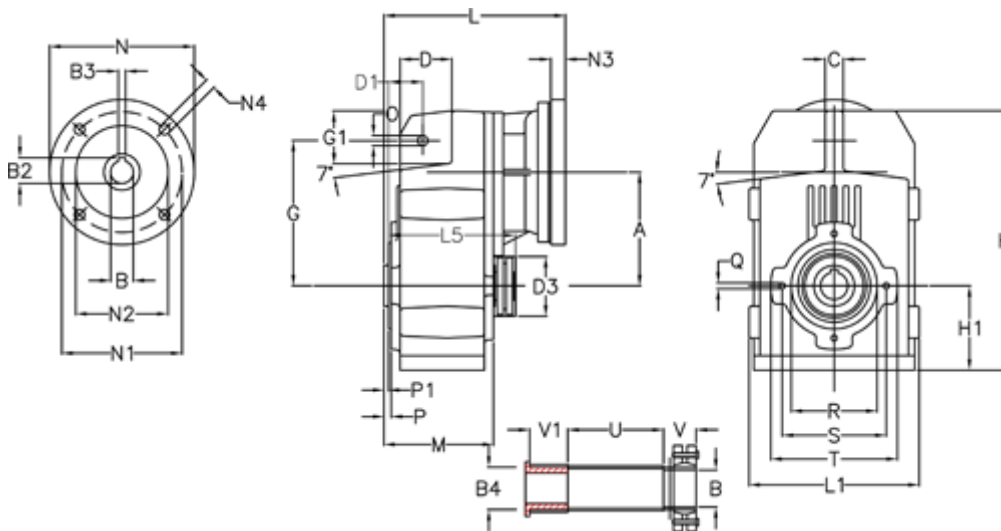

Article number: 29560101158125  
 Description: Shaft mounted gear  
 A102QF25-11,5-P71B5

## Measures

A = 112.50	D1 = 35.0	I5 = 159.5	P1 = 3.0	V = 41
B = 25	d3 = 77	M = 100.5	Q = M8x12	V1 = 48
B1 = 14	G = 140	N = 160	R = 80	
B2 = 16.3	G1 = 51.0	N1 = 130	S = 100	
B3 = 5	H = 251.0	N2 = 110	T = 120	
B4 = 25	H1 = 84.0	N4 = M8x16	Tightening torque Nm adapter bushing = 6.0	
C = 20	L = 185.5	O = 11	Tightening torque Nm shrink disc = 7.0	
D = 47.5	L1 = 170	P = 4.5	U = 83.0	